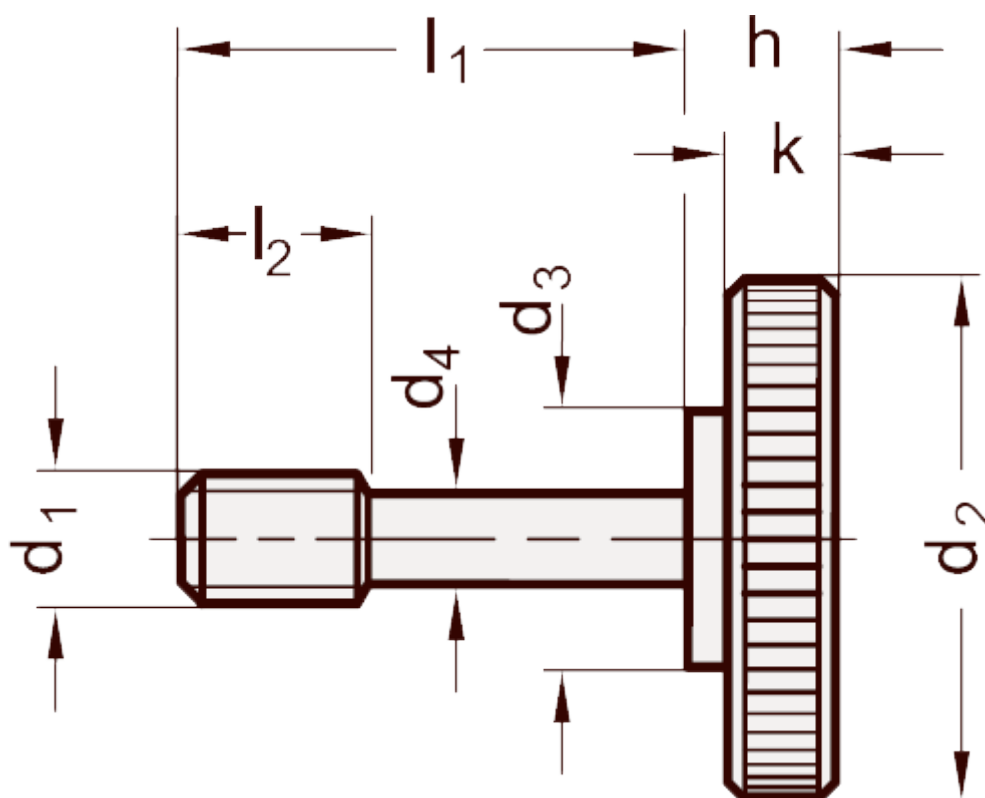

Article number: 206532M630NI
Description: E+G Knurled screw
GN 653.2-M6-30-NI

Measures

$a_1 = 8-12$	$h = 8$
$a_2 = 12-18$	$k = 5$
$a_3 = 18-22$	$l_2 = 8$
$d_1 = M6$	Weight in (g) = 50
$d_2 = 24$	
$d_3 = 12$	
$d_4 = 4.8$	
$d_5 = 6.5$	